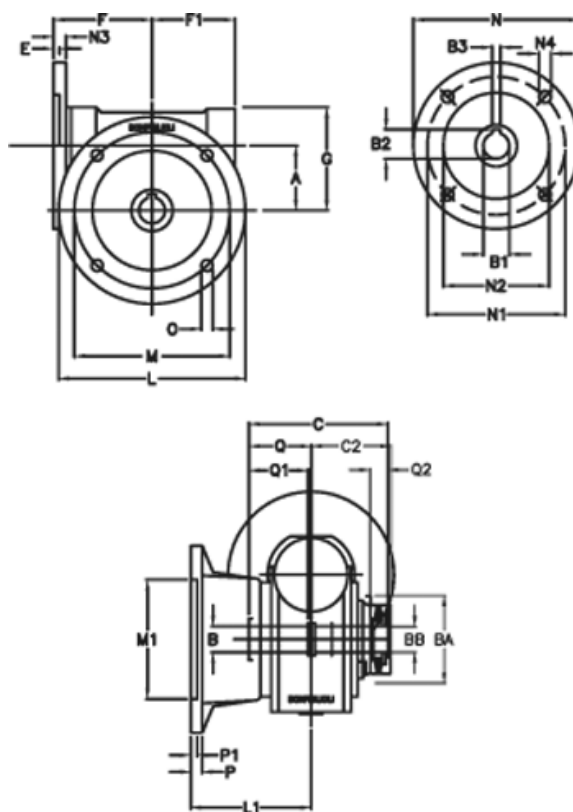

Article number: 390204910042216

Description: Worm Gear with Torque Limiter
VF 49-L1-F-100 P63B5

Measures

a = 49.50	C2 = 63,5	m = 90	P = 12
B = 25	Description = VF 49F-xx-63B5	M1 = 70	P1 = 10
B1 E7 = 11	E = 3.0	N = 140	Q = 51.0
B2 = 12.8	F = 70	N1 = 115	Q1 = 41
B3 H9 = 4	F1 = 63	N2 = 95	Q2 = 15
BA = 63	g = 80	N3 = 10.5	
BB H7 = 14	L = 125	N4 = 9.5	
C = 105	L1 = 85.5	O = 10.5	